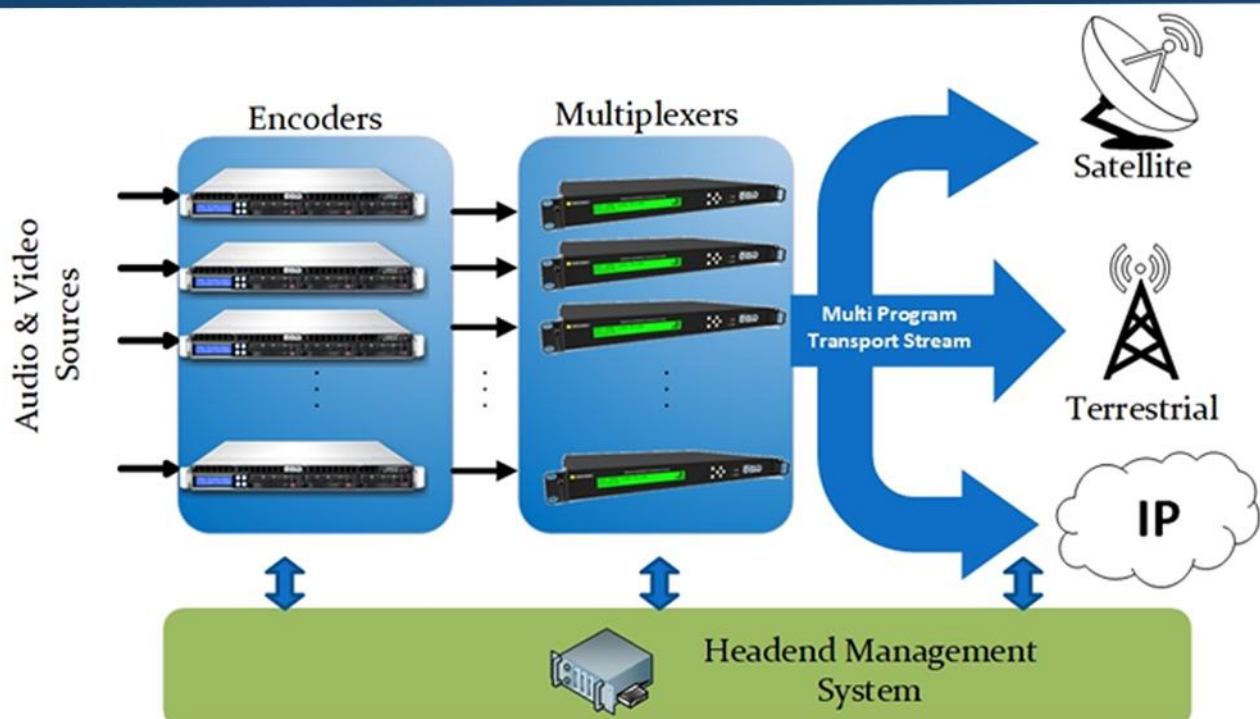

OTT Live Head-ends

- Multi-profile video encoding and transcoding
- Serves video content to various clients with different screen resolutions, network bandwidth, processing power, etc.
- Supports most popular streaming protocols such as HLS and MPEG-DASH
- Can record content while streaming
- Provides rewind, time shift and fast forward to viewers

Video Monitoring and MultiView

- Monitoring multiple videos on one screen
- Design the video layout on screen

Other Broadcast Products

- Multiplexers and Remultiplexers:

- Receives multiple MPEG Transport Streams and drops and adds TV services from/to them. Creates Multi-Program Transport Streams (MPTS) for transmission over satellite or terrestrial broadcasts.

- Demodulators and IP Adaptors:

- RTP and UDP IP to ASI converters with ProMPEG FEC support
- ASI to RTP and UDP IP converters with ProMPEG FEC support
- DVB-T/T2 to ASI and IP converters
- DVB-S/S2 to ASI and IP converters

- ASI Distributors:

- One to 8 ASI distributors

- SDI Audio embedders and de-embedders:

Integrated monitoring, configuration and management of all head-end equipment in one software.

Hybrid Broadband Broadcast TV (HbbTV) Interactive TV solutions